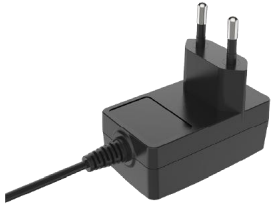

Optional Accessories - 2

Single Slot Cradle (MeMobilityDesk WorkSpace Cradle)

ME6X-SCRD02-01

- Connect the 12V/2A charger to the DC interface on the back of the single-slot cradle. Connect the cradle to any HDMI LCD monitor using an HDMI cable, and attach the two USB interfaces to a mouse and keyboard or use Bluetooth. Connect the cradle via the Ethernet interface to a network cable, or use Wi-Fi/4G/5G on the ME61 or ME65. Then, insert the ME6X device into the cradle slot to transform any place into a WorkStation without needing a PC. Use Android Apps, connect with RDP to your server software, and utilize Browser - Based Software, ERP, CRM, B2B, etc. The device and battery can also be charged while in desktop mode.

Power Adapter

- Power Supply-12V/2A/DC Interface-Black-Europe Standard

Accessory KIT PN

ME6X-SCRD02KIT-EU-01

ME6X-SCRD02KIT-CN-01

coming soon

ME6X-SCRD02KIT-US-01

ME6X-SCRD02KIT-GB-01

Accessory PN

PWS-DC-122BEU-05

PWS-DC-122BCN-05

coming soon

PWS-DC-122BUS-05

PWS-DC-122BGB-05